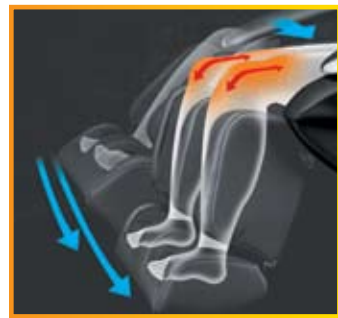

# Relax, Rejuvenate, Invigorate

Increase Circulation, Relieve Tension and Increase Energy.

**Arm & Palm Massage**  
Increase circulation and warmth, removes tension.

**Arm & Shoulder Stretch**  
Gradual stretching of shoulder muscles to remove tension & increase flexibility.

**Leg Stretch**  
Works to alleviate stiffness in your lower back, hips and thighs. The air system in the ottoman squeezes the lower legs while it lowers and raises in 20° increments.

**Seat Massage**  
Gently squeezes and soothes buttocks.

**Calf Massage**  
Gently squeezes and loosens tightness, increases circulation.

**Advanced Quad-Style Massage Technology**  
Massage heads that open and close – these four massage styles can be chosen during a massage:

- Shiatsu
- Swedish
- Fist Kneading
- Grasping

**More Massage Area: 200 sq. in.**  
Using pressure sensor technology, Ultra creates a virtual map of your back. Real Pro Ultra™ scans your body then delivers a massage contoured to your spine's curves. The "floating" massage heads glide over your back—Ultra knows where to massage, and where not to. You create your own customizable program, which Ultra remembers for the next time you're ready for a massage. The air bags conform to your body, and even the Air Ottoman System extends open/closed to accommodate any height.