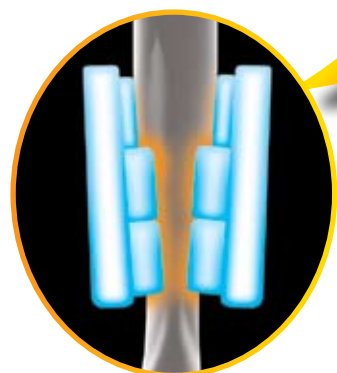

**Leg Stretch**  
Works to alleviate stiffness in your lower back, hips and thighs. The air system in the ottoman squeezes the lower legs while it lowers and raises in 20° increments.

**Seat Massage**  
Gently squeezes and soothes buttocks.