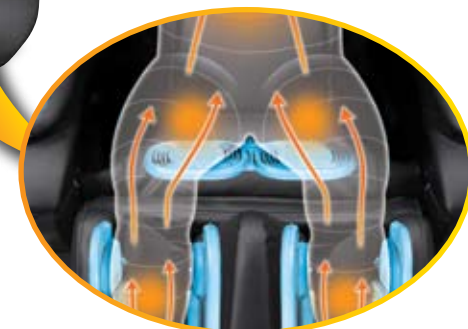

# Relax, Rejuvenate, Invigorate

Increase Circulation, Relieve Tension and Increase Energy.

**Arm & Palm Massage**  
Increase circulation and warmth, removes tension.

**Arm & Shoulder Stretch**  
Gradual stretching of shoulder muscles to remove tension & increase flexibility.

**Leg Stretch**  
Works to alleviate stiffness in your lower back, hips and thighs. The air system in the ottoman squeezes the lower legs while it lowers and raises in 20° increments.

**Seat Massage**  
Gently squeezes and soothes buttocks.

**Calf Massage**  
Gently squeezes and loosens tightness, increases circulation.

**Advanced Quad-Style Massage Technology**  
Massage heads that open and close – these four massage styles can be chosen during a massage:

- Shiatsu
- Swedish
- Fist Kneading
- Grasping

**More Massage Area: 200 sq. in.**  
Using pressure sensor technology, Ultra creates a virtual map of your back. Real Pro Ultra™ scans your body then delivers a massage contoured to your spine's curves. The "floating" massage heads glide over your back—Ultra knows where to massage, and where not to. You create your own customizable program, which Ultra remembers for the next time you're ready for a massage. The air bags conform to your body, and even the Air Ottoman System extends open/closed to accommodate any height.