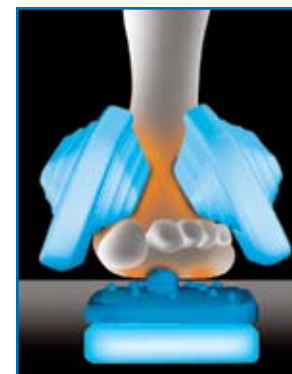

Foot Massage with Reflexology