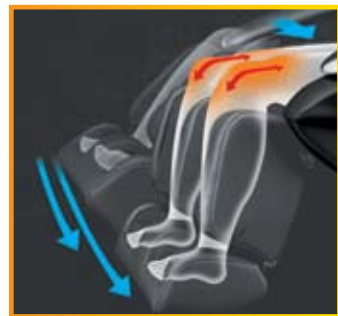

Relax, Rejuvenate, Invigorate

Increase Circulation, Relieve Tension and Increase Energy.

Arm & Palm Massage
Increase circulation and warmth, removes tension.

Shoulder Massage
Gently stimulates your lymphatic system to help cleanse the body.

Leg Stretch
Works to alleviate stiffness in your lower back, hips and thighs. The air system in the ottoman squeezes the lower legs while it lowers and raises in 20° increments.

Arm & Shoulder Stretch
Gradual stretching of shoulder muscles to remove tension & increase flexibility.

Seat and Hip Massage
Gently squeezes and soothes buttocks, outer thighs and waist. Soft adjustable hip acupoint nodule.

Calf Massage
Gently squeezes and loosens tightness, increases circulation.

Advanced Quad-Style Massage Technology
Massage heads that open and close – these four massage styles can be chosen during a massage:

- Shiatsu
- Swedish
- Fist Kneading
- Grasping

More Massage Area: 200 sq. in.
Using pressure sensor technology, Ultra creates a virtual map of your back. Real Pro Ultra™ scans your body then delivers a massage contoured to your spine's curves. The "floating" massage heads glide over your back—Ultra knows where to massage, and where not to. You create your own customizable program, which Ultra remembers for the next time you're ready for a massage. The air bags conform to your body, and even the Air Ottoman System extends open/closed to accommodate any height.