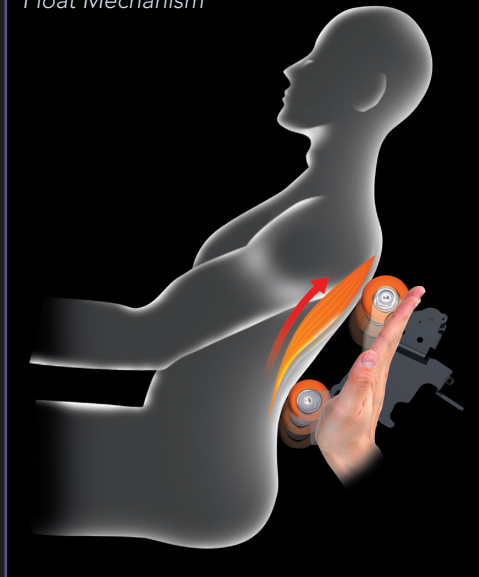

Real Pro Elite Highlights

Incorporating both the gentle techniques of **Swedish massage** and the deep-tissue massage style of **Shiatsu**, the Real Pro Elite lounge offers Swede-Atsu massage technology, in addition to **11 individual massage techniques.**

In order to recreate the movements of a professional massage therapist, the **float mechanism** was designed for astonishingly accurate simulation of smooth, wrist-pivot movement.

The Panasonic Real Pro Elite massage covers the largest area of the body – total **188 square inches** – including neck, shoulders, back and lower back... more than any other massage lounge in its class. The massage heads can travel a total of **30 inches** along the back, from top to bottom, and can move **8 inches** from side to side. Massage heads can protrude up to **4 inches** for maximum intensity.

Float Mechanism