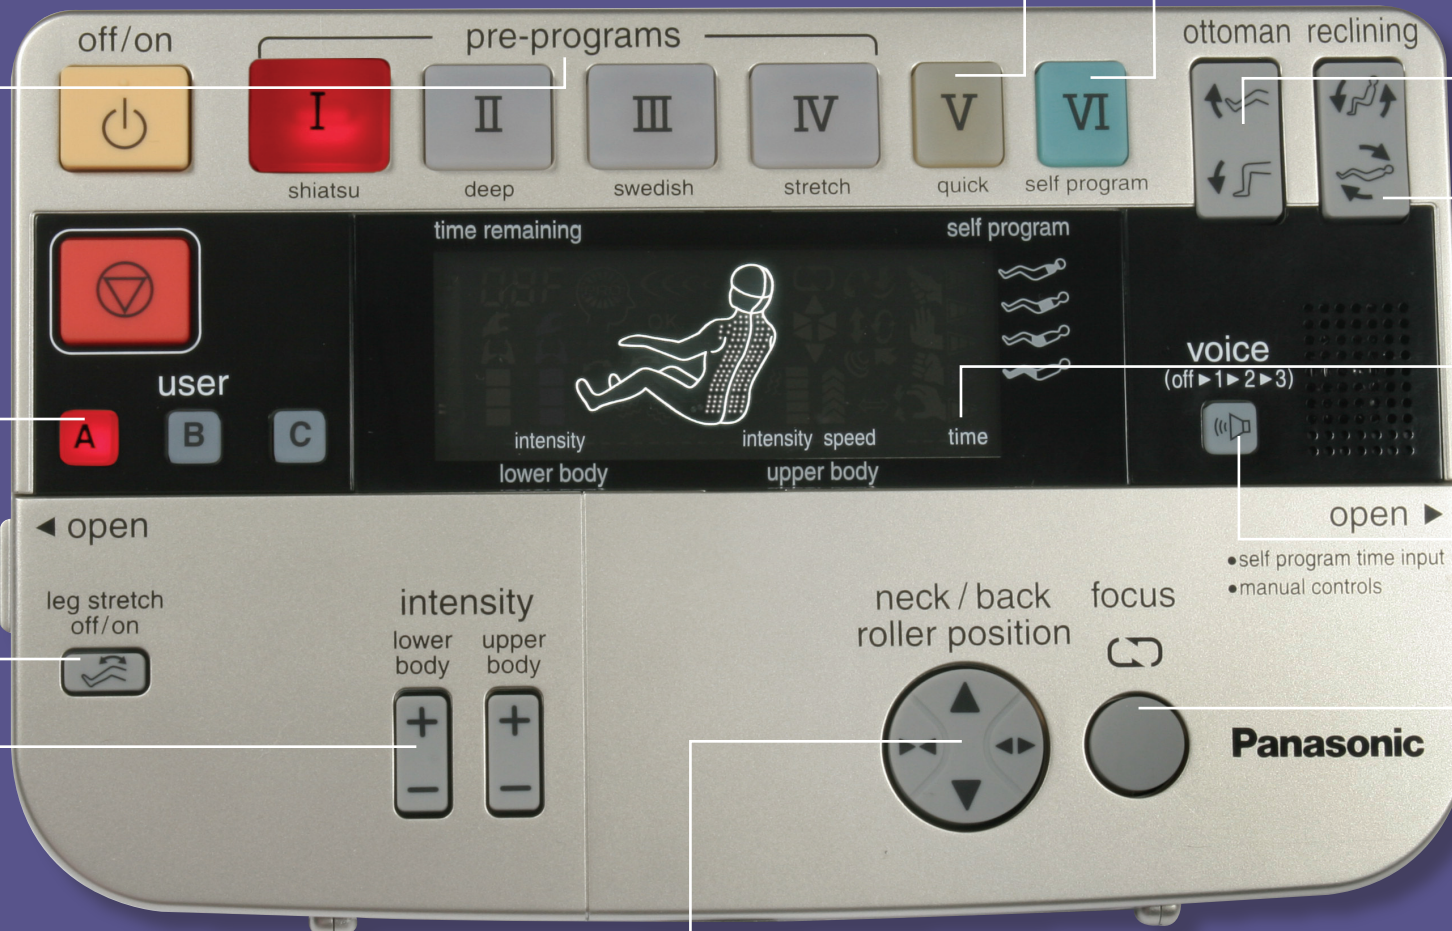

# Panasonic Real Pro Elite

Easy-to-Use Remote with Voice Guide and LED Screen

**Quick Program:**  
5-minute pre-programmed massage.

**Self Program:** Create and save your own personalized massage program.

## Programmed Operation:

Pre-programmed for your convenience; these four buttons each deliver a very different 14-minute massage. Choose the one that your body craves and enjoy.

**User:** Select one in order to save the changes you make to a massage program. Six different massage programs can be saved per user.

**Leg Stretch/Vibration:** Stretching of the legs (during which the ottoman squeezes your legs and then declines, stretching out your hamstrings) and back vibration can be toggled on and off at any point during your massage with these buttons.

**Ottoman:** Adjusts the leg rest independently of the chair.

**Reclining:** Adjusts the angle of the headrest and leg rest. Recline almost perfectly flat – up to an incredible 170°!

**Timer:** Remote also features a convenient timer, which lets you know how much time is left of your massage.