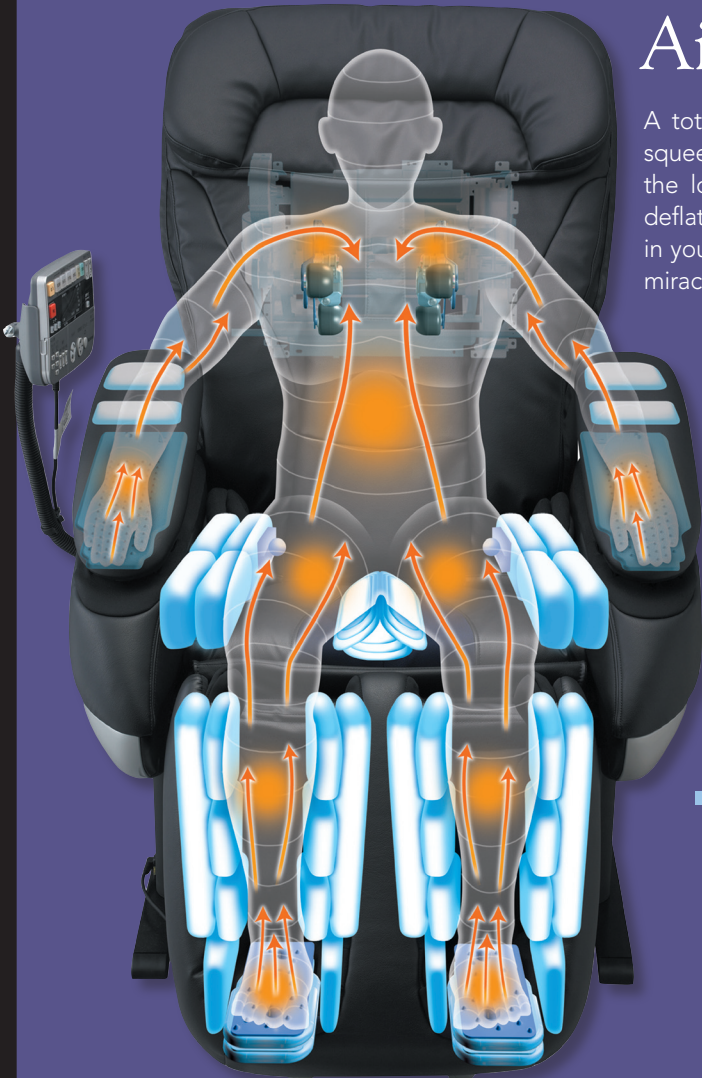

Full Body

Air Massage System

A total of 39 air bags work together, pressing and squeezing tired muscles, to relax multiple parts of the lower body. As they simultaneously inflate and deflate in varying patterns and speeds, the tension in your seat, hips, thighs, calves, shins, arms and feet miraculously dissipates.

- **Hips/Seat**
  soothing squeezing for relaxation of muscles and increased circulation
- **Thighs**
  applies pressure to the muscles in the thighs, which relieves tightness and tension while increasing blood circulation
- **Calves/Shins**
  kneading and loosening of the shins and calf muscles
- **Feet**
  upward pressure is applied for the ultimate relief
- **Arms**
  air bag massage to hands, wrists and forearms

Choose your pleasure

This incredible chair offers 11 massage techniques – select just one or try a combination for your own unique massage experience.

Swedish: Gentle pressure, using 4 rollers to simulate the palms.

Shiatsu: Strong deep-tissue pressure and stretching using two massage heads.

Kneading: A gentle in-and-out motion using 4 massage heads. This function is especially effective on your neck & shoulders. Try both kneading modes.

Rolling: Massage heads move up and down along the back to gently stretch the muscles. The heads will move in a 4-inch range in "Regional" and a 30-inch range in "Full".

Tapping: Invigorating sensation of hands rapidly tapping on your back muscles. Try both tapping modes for a different rhythm.

Compression: Firm rubbing motion across the back. Two modes are available.

Ottoman delivers professional, contoured foot and calf massage

Increase circulation and reduce swelling including soles of feet, front of calves and calf muscles.

Pressure is applied to the sides and backs of the legs and is then applied to each of the points on the calves. This allows the calves to be relaxed in a rhythmic manner. The calves are slowly squeezed from the bottom up.

The ottoman moves up and down 20-degree increments at various moments during the massage, stretching your hips and thighs. You can turn the stretch function on and off at any time, by using the leg stretch button located on the bottom left side of the remote.