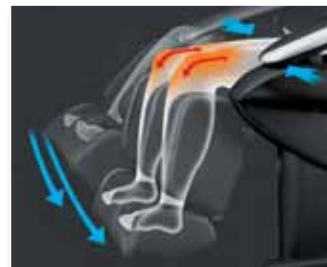

Benefits of Panasonic Chair Massage

- Relaxes muscles
- Stimulates acupoints for increased energy flow
- Temporarily increases circulation

The Technology

Acupoints

You have approximately 350 acupoints in your body, with nearly 100 in your back and neck. From the soothing palm style of Swedish massage, to deep tissue kneading, to Shiatsu massage, the Panasonic Urban™ Collection has a variety of techniques to target acupoints, resulting in invigorating energy.

Massage Therapist Techniques

Using 2 or 4 firm rubber massage heads, the Panasonic Urban™ Collection accurately simulates stroking with the palm of hand, pressing with the heel of the hand, kneading and applied pressure with thumbs.

Air Ottoman System

The EP1285 features a 14 airbag circulation system for a more complete, contoured lower body massage including:
Calves – kneading and loosening of the shins and calf muscles.
Feet – upward pressure is applied using four airbags for ultimate relief.