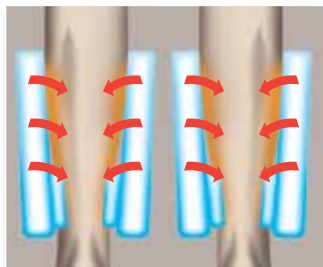

Benefits of Panasonic Chair Massage

- Relaxes muscles
- Stimulates acupoints for increased energy flow
- Temporarily increases circulation

The Technology

Acupoints

You have approximately 350 acupoints in your body, with nearly 100 in your back and neck. From the soothing palm style of Swedish massage, to deep tissue kneading, to Shiatsu massage, the Panasonic Urban™ Collection has a variety of techniques to target acupoints, resulting in invigorating energy.

Massage Therapist Techniques

Using 2 or 4 firm rubber massage heads, the Panasonic Urban™ Collection accurately simulates stroking with the palm of hand, pressing with the heel of the hand, kneading and applied pressure with thumbs.

Air Ottoman System

The EP1285 features a 14 airbag circulation system for a more complete, contoured lower body massage including:
Calves – kneading and loosening of the shins and calf muscles.
Feet – upward pressure is applied using four airbags for ultimate relief.