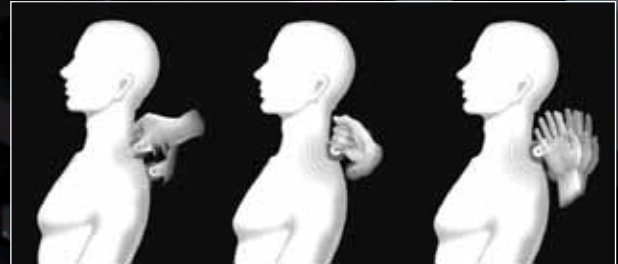

**“Advanced Massage
Technology since 1969”**

Panasonic ideas for life

Panasonic Urban™ Collection

—the latest luxury massage chair from the leaders in massage replication technology for over 35 years – Panasonic. The **Panasonic Urban™ Collection** is designed to help you achieve therapeutic muscle relaxation and increased blood flow throughout your body to promote good health, with its 4 pre-set programs and 8 manual modes. The **Panasonic Urban™ Collection** is truly like having your very own massage therapist at home.

Benefits of Panasonic Chair Massage

- Relaxes muscles
- Stimulates acupoints for increased energy flow
- Temporarily increases circulation

The Technology

Acupoints

You have approximately 350 acupoints in your body, with nearly 100 in your back and neck. From the soothing palm style of Swedish massage, to deep tissue kneading, to Shiatsu massage, the Panasonic Urban™ Collection has a variety of techniques to target acupoints, resulting in invigorating energy.

Massage Therapist Techniques

Using 2 or 4 firm rubber massage heads, the Panasonic Urban™ Collection accurately simulates stroking with the palm of hand, pressing with the heel of the hand, kneading and applied pressure with thumbs.